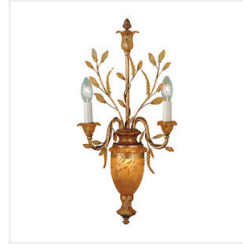

New Murray Feiss
WB1211BGD Botanicals...
$146.00